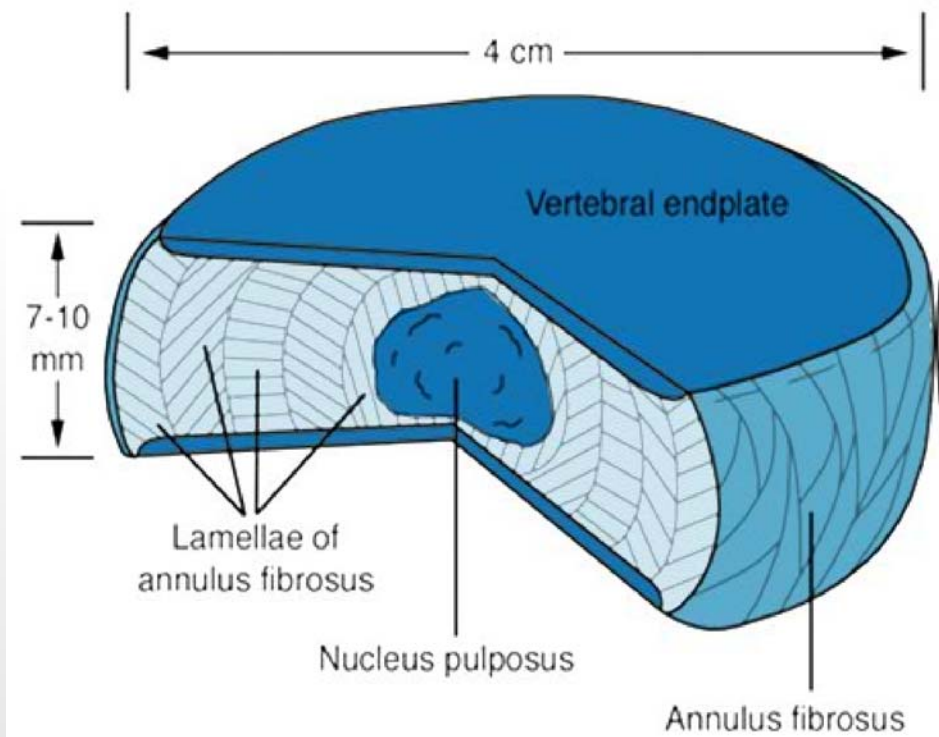

NORMAL DISC

Lumbar

- 7-10mm thick
- 4cm diameter